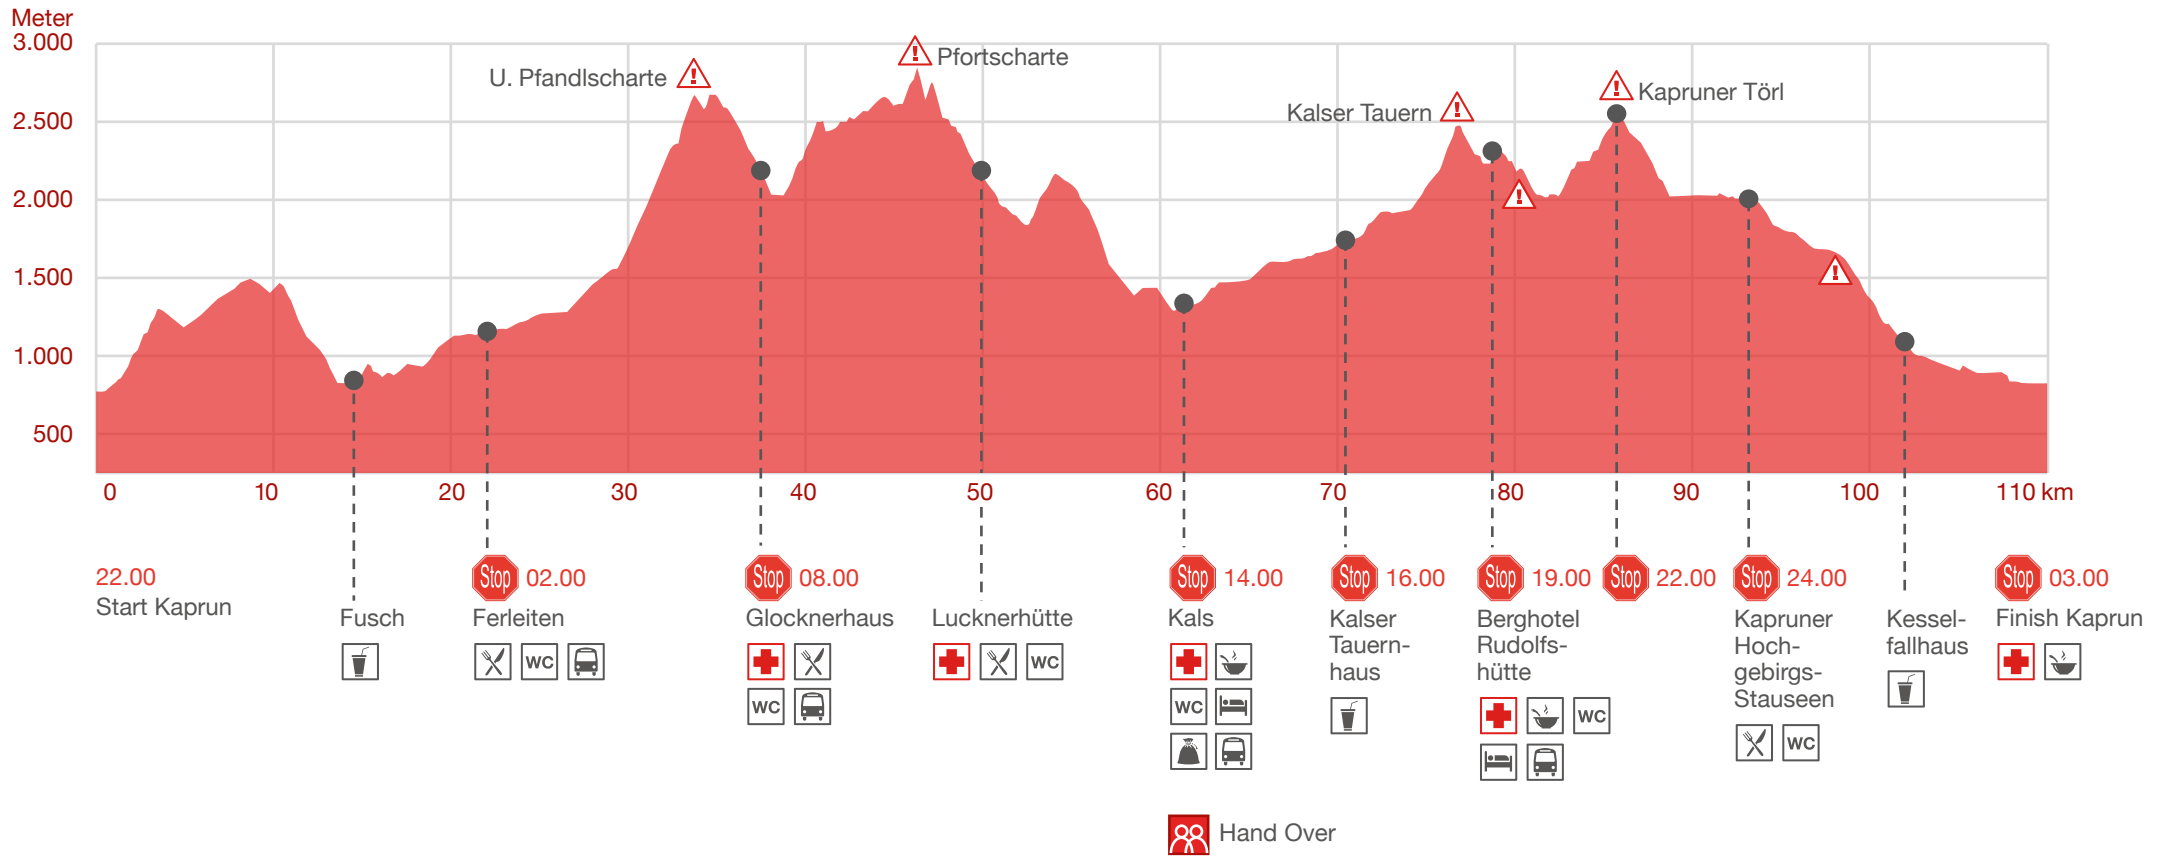

# 60 km | 4500 m || 50 km | 2000 m | 10 km | 6500 m

- Difficult
- Drinks
- Supply Station
- Supply Station + Warm Meal
- Rest
- Dropbag
- Toilettes
- Bus
- Doctor